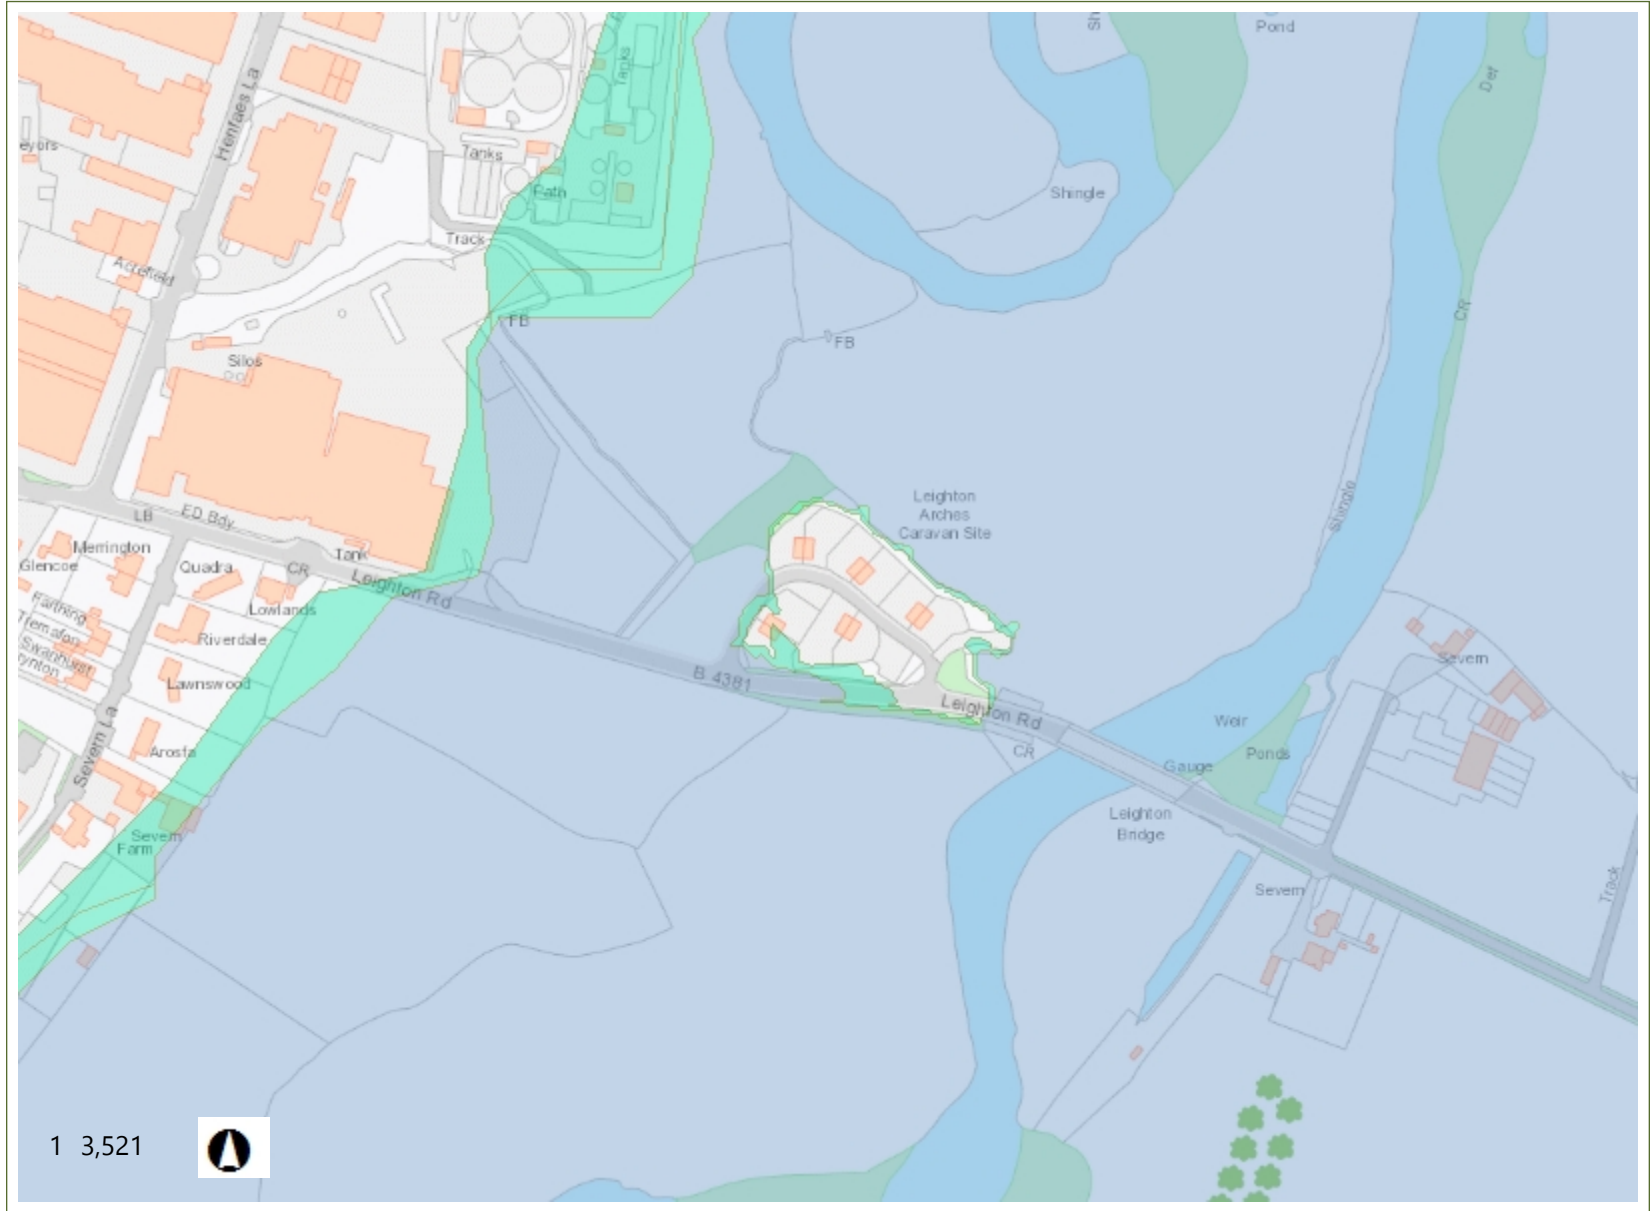

Legend

- Flood Zone 3
- Flood Zone 2

Notes

1 3,521

British_National_Grid